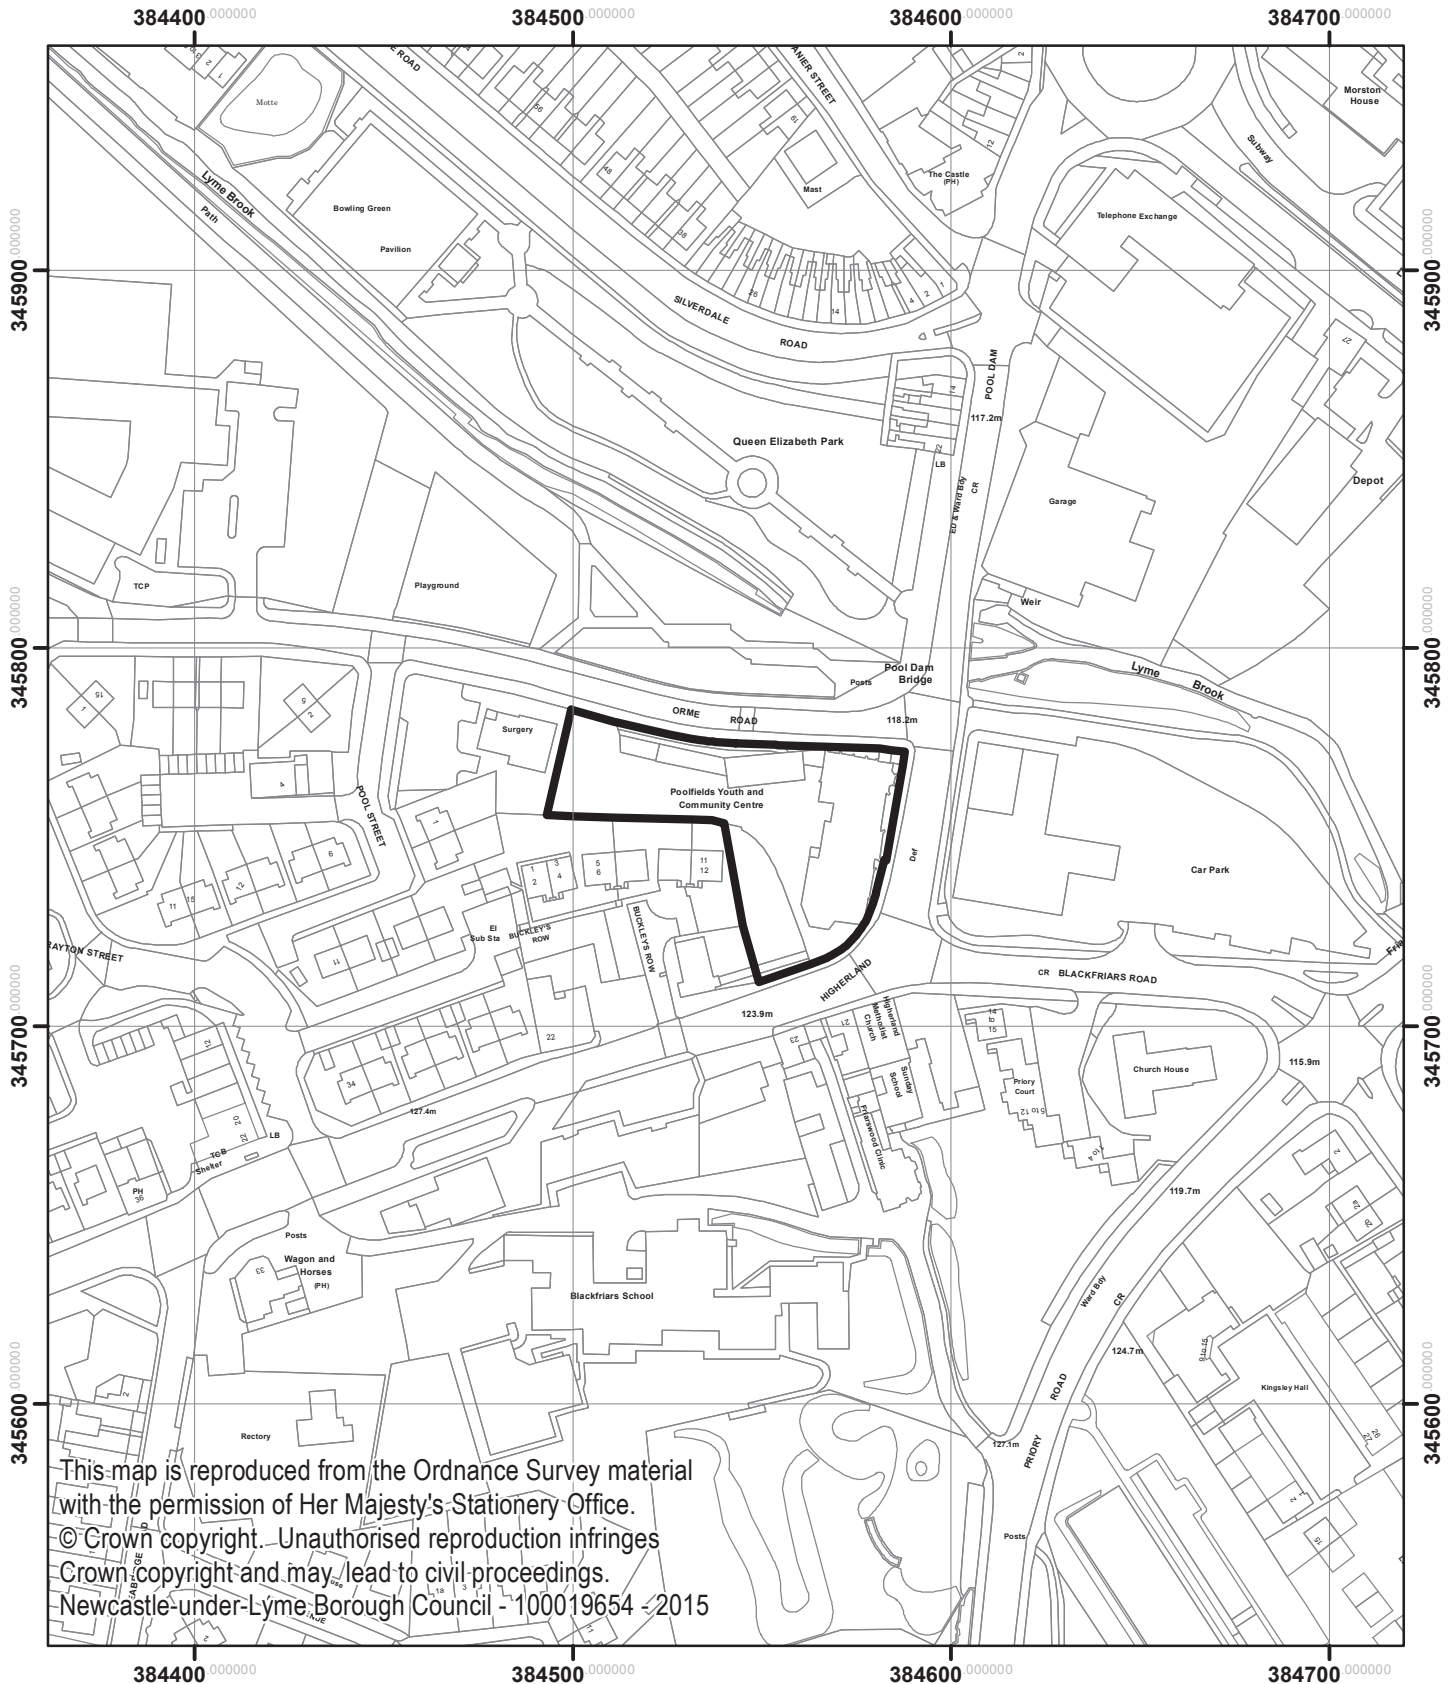

The Orme Centre, Orme Road 15/00700/OUT & 15/01078/LBC

This map is reproduced from the Ordnance Survey material with the permission of Her Majesty's Stationery Office.
© Crown copyright. Unauthorised reproduction infringes Crown copyright and may lead to civil proceedings.
Newcastle-under-Lyme Borough Council - 100019654 - 2015

26th April 2016

1:2,000